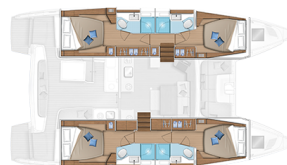

LAGOON 46

Cass (2024)

Catamaran **Lagoon 46 Cass**, built in **2024** is anchored in the **Lefkas, D-Marin, Ionian Islands, Greece**. It has **4 + 1 cabins**, can accommodate **8 + 2 + 1 people** and has **4 + 1 toilets**. Bed linen and kitchen equipment are included in the price.