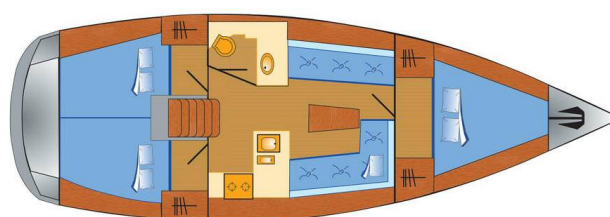

# BAVARIA CRUISER 37

Tiger (2016)

Sailing yacht **Bavaria Cruiser 37 Tiger**, built in **2016** is anchored in the **Marina Flensburg Sonwik, Schleswig-Holstein, Germany**. It has **3 cabins**, can accommodate **6 people** and has **1 toilets**. Bed linen and kitchen equipment are included in the price.

**Tiger**

Production year

**2016**

Length

**37 ft**

Cabins

**3**

Berths