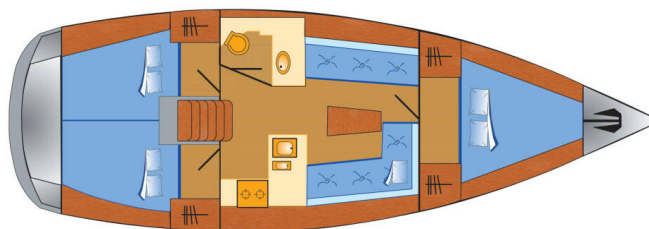

# BAVARIA CRUISER 37

Helene (2015)

Sailing yacht **Bavaria Cruiser 37 Helene**, built in **2015** is anchored in the **Heiligenhafen, Schleswig-Holstein, Germany**. It has **3 cabins**, can accommodate **6 people** and has **1 toilets**. Bed linen and kitchen equipment are included in the price.