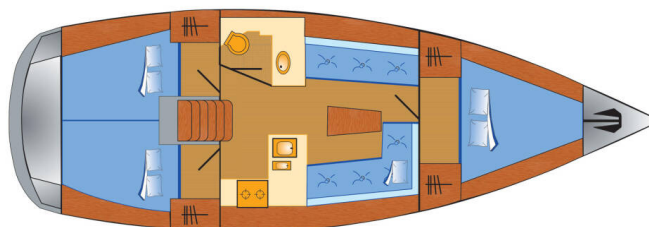

BAVARIA CRUISER 37

Helene (2015)

Sailing yacht **Bavaria Cruiser 37 Helene**, built in **2015** is anchored in the **Heiligenhafen, Schleswig-Holstein, Germany**. It has **3 cabins**, can accommodate **6 people** and has **1 toilets**. Bed linen and kitchen equipment are included in the price.