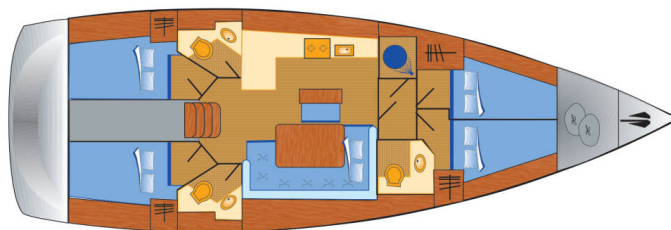

# BAVARIA CRUISER 46

Momo (2015)

Sailing yacht Bavaria Cruiser 46 Momo, built in 2015 is anchored in the Heiligenhafen, Schleswig-Holstein, Germany. It has **4 cabins**, can accommodate **8 people** and has **3 toilets**. Bed linen and kitchen equipment are included in the price.