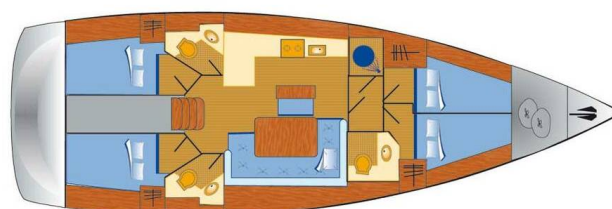

BAVARIA CRUISER 46

Galaxy (2015)

Sailing yacht **Bavaria Cruiser 46 Galaxy**, built in **2015** is anchored in the **Marina Flensburg Sonwik, Schleswig-Holstein, Germany**. It has **4 cabins**, can accommodate **8 people** and has **3 toilets**. Bed linen and kitchen equipment are included in the price.

Galaxy

Production year

2015

Length

47 ft

Cabins

4

Berths