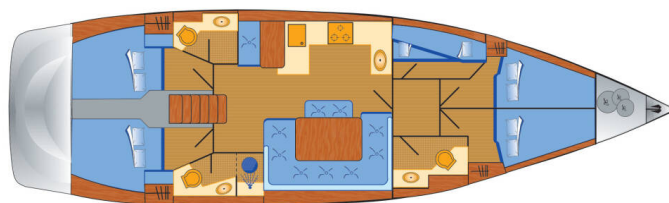

BAVARIA CRUISER 51

Jumbo (2015)

Sailing yacht **Bavaria Cruiser 51 Jumbo**, built in **2015** is anchored in the **Heiligenhafen, Schleswig-Holstein, Germany**. It has **5 cabins**, can accommodate **10 people** and has **3 toilets**. Bed linen and kitchen equipment are included in the price.

Jumbo

Production year

2015

Length

51 ft

Cabins

5

Berths