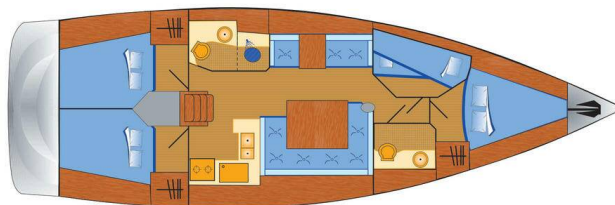

SUN ODYSSEY 439

Bruce (2014)

Sailing yacht Sun Odyssey 439 Bruce, built in 2014 is anchored in the Heiligenhafen, Schleswig-Holstein, Germany. It has **4 cabins**, can accommodate **8 people** and has **2 toilets**. Bed linen and kitchen equipment are included in the price.

Bruce

Production year

2014

Length

44 ft

Cabins

4

Berths