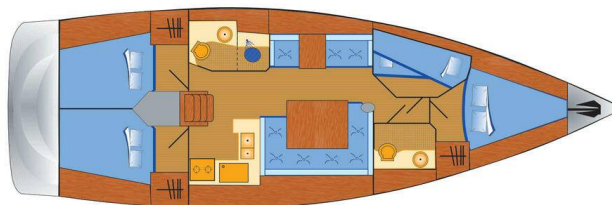

# SUN ODYSSEY 439

Bruce (2014)

Sailing yacht Sun Odyssey 439 Bruce, built in 2014 is anchored in the Heiligenhafen, Schleswig-Holstein, Germany. It has **4 cabins**, can accommodate **8 people** and has **2 toilets**. Bed linen and kitchen equipment are included in the price.

**Bruce**

Production year

**2014**

Length

**44 ft**

Cabins

**4**

Berths