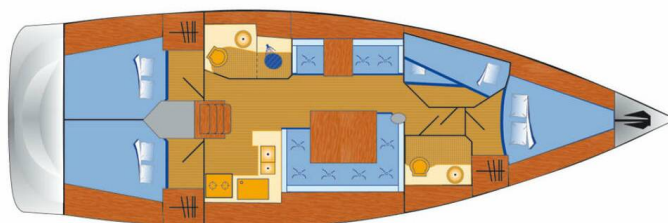

SUN ODYSSEY 439

Chuck (2014)

Sailing yacht Sun Odyssey 439 Chuck, built in 2014 is anchored in the **Marina Flensburg Sonwik, Schleswig-Holstein, Germany**. It has **4 cabins**, can accommodate **8 people** and has **2 toilets**. Bed linen and kitchen equipment are included in the price.

Chuck

Production year

2014

Length

44 ft

Cabins

4

Berths