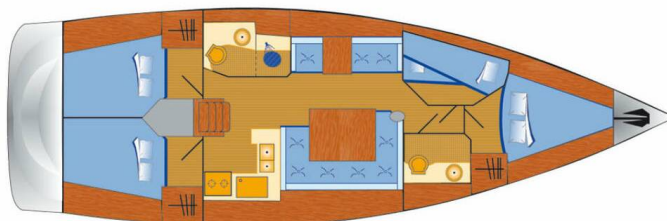

# SUN ODYSSEY 439

Chuck (2014)

Sailing yacht Sun Odyssey 439 Chuck, built in 2014 is anchored in the Marina Flensburg Sonwik, Schleswig-Holstein, Germany. It has 4 cabins, can accommodate 8 people and has 2 toilets. Bed linen and kitchen equipment are included in the price.

**Chuck**

Production year

**2014**

Length

**44 ft**

Cabins

**4**

Berths