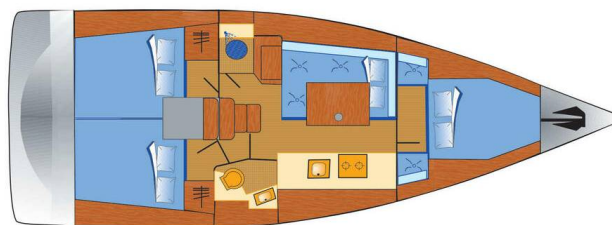

# OCEANIS 38

Ulysses (2014)

Sailing yacht **Oceanis 38 Ulysses**, built in **2014** is anchored in the **Heiligenhafen, Schleswig-Holstein, Germany**. It has **3 cabins**, can accommodate **6 people** and has **1 toilets**. Bed linen and kitchen equipment are included in the price.