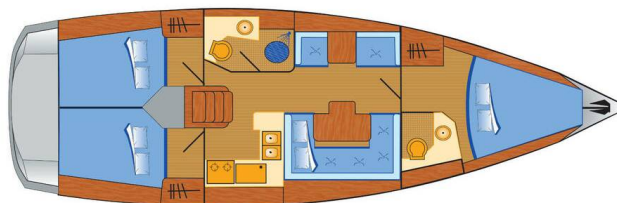

# SUN ODYSSEY 409

Shinju (2013)

Sailing yacht Sun Odyssey 409 Shinju, built in 2013 is anchored in the **Heiligenhafen, Schleswig-Holstein, Germany**. It has **3 cabins**, can accommodate **6 people** and has **2 toilets**. Bed linen and kitchen equipment are included in the price.

**Shinju**

Production year

**2013**

Length

**40 ft**

Cabins

**3**

Berths