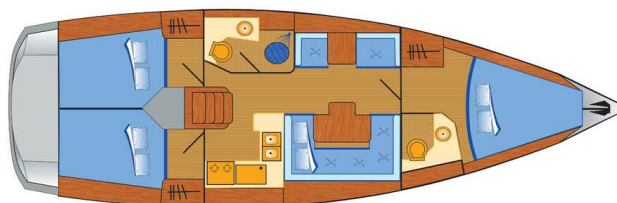

SUN ODYSSEY 409

Rocky (2013)

Sailing yacht Sun Odyssey 409 Rocky, built in 2013 is anchored in the **Marina Flensburg Sonwik, Schleswig-Holstein, Germany**. It has **3 cabins**, can accommodate **6 people** and has **2 toilets**. Bed linen and kitchen equipment are included in the price.

Rocky

Production year

2013

Length

40 ft

Cabins

3

Berths