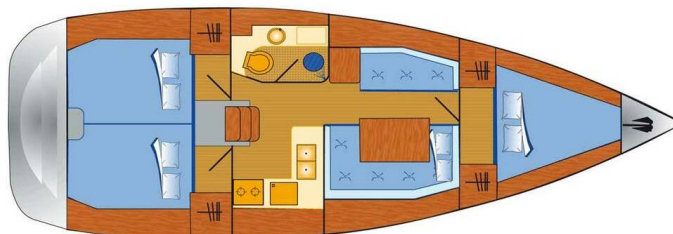

SUN ODYSSEY 379

Pluto (2013)

Sailing yacht Sun Odyssey 379 Pluto, built in 2013 is anchored in the Marina Flensburg Sonwik, Schleswig-Holstein, Germany. It has 3 cabins, can accommodate 6 people and has 1 toilets. Bed linen and kitchen equipment are included in the price.

Pluto

Production year

2013

Length

37 ft

Cabins

3

Berths