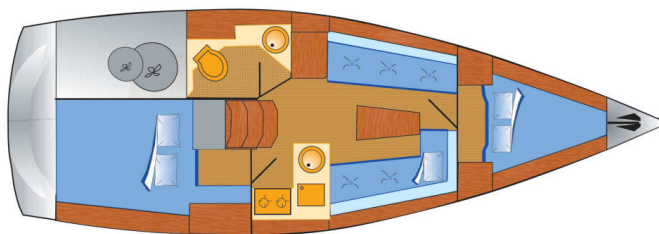

BAVARIA CRUISER 33

Ramona (2013)

Sailing yacht **Bavaria Cruiser 33 Ramona**, built in **2013** is anchored in the **Heiligenhafen, Schleswig-Holstein, Germany**. It has **2 cabins**, can accommodate **4 people** and has **1 toilets**. Bed linen and kitchen equipment are included in the price.