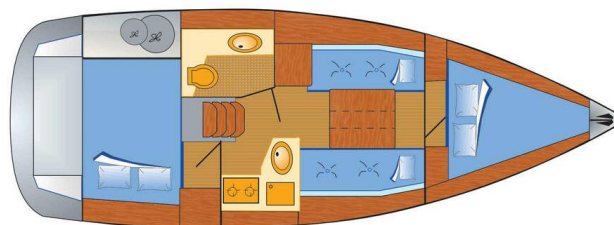

# SUN ODYSSEY 30I

Storm (2012)

Sailing yacht Sun Odyssey 30i Storm, built in 2012 is anchored in the Heiligenhafen, Schleswig-Holstein, Germany. It has 2 cabins, can accommodate 4 people and has 1 toilets. Bed linen and kitchen equipment are included in the price.