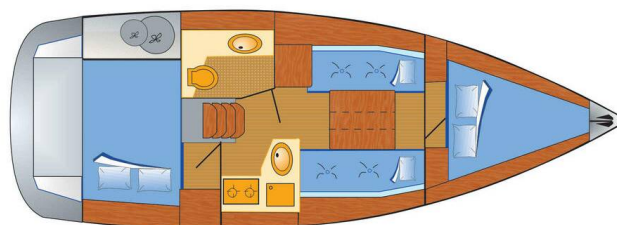

SUN ODYSSEY 30I

Thunder (2012)

Sailing yacht Sun Odyssey 30i Thunder, built in 2012 is anchored in the Marina Flensburg Sonwik, Schleswig-Holstein, Germany. It has 2 cabins, can accommodate 4 people and has 1 toilets. Bed linen and kitchen equipment are included in the price.