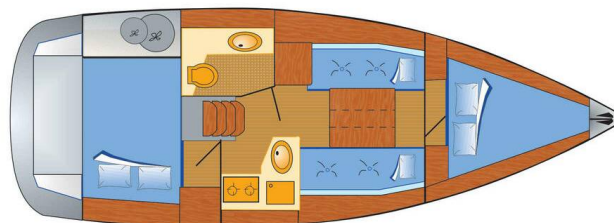

SUN ODYSSEY 30I

Lightning (2012)

Sailing yacht Sun Odyssey 30i Lightning, built in 2012 is anchored in the **Barth, Yachtwerft Ramin, Mecklenburg, Germany**. It has **2 cabins**, can accommodate **4 people** and has **1 toilets**. Bed linen and kitchen equipment are included in the price.

Lightning

Production year

2012

Length

29 ft

Cabins

2

Berths