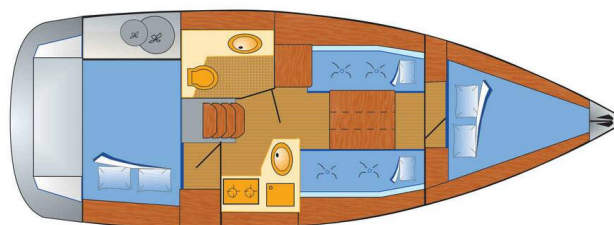

# SUN ODYSSEY 30I

Lightning (2012)

Sailing yacht Sun Odyssey 30i Lightning, built in 2012 is anchored in the **Barth, Yachtwerft Ramin, Mecklenburg, Germany**. It has **2 cabins**, can accommodate **4 people** and has **1 toilets**. Bed linen and kitchen equipment are included in the price.

**Lightning**

Production year

**2012**

Length

**29 ft**

Cabins

**2**

Berths