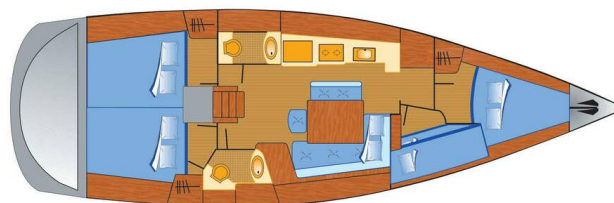

# OCEANIS 43

Andrea (2011)

Sailing yacht **Oceanis 43 Andrea**, built in **2011** is anchored in the **Heiligenhafen, Schleswig-Holstein, Germany**. It has **4 cabins**, can accommodate **8 people** and has **2 toilets**. Bed linen and kitchen equipment are included in the price.