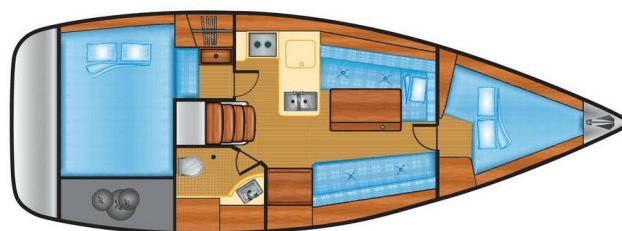

OCEANIS 31

Flamenco (2011)

Sailing yacht **Oceanis 31 Flamenco**, built in **2011** is anchored in the **Marina Flensburg Sonwik, Schleswig-Holstein, Germany**.

It has **2 cabins**, can accommodate **4 people** and has **1 toilets**.

Bed linen and kitchen equipment are included in the price.

YACHT SPECIFICATIONS

Yacht Base

Marina Flensburg Sonwik, Germany

Yacht ID

7286

Brands

Beneteau

Yacht name

Flamenco

Production year

2011

Length

32 ft

Cabins

2

Berths

4

WC

1

Engine

1 x 15 HP

Fuel tank

130 l

WEBSITE

www.plujeme.cz

PHONE

+420 720 755 085

MOBILE

+420 777 170 276

E-MAIL

info@plujeme.cz

PLUJEME RÁDI S.R.O.

Dlouhá 730/35, 11000 Praha 1 – Staré Město, Czech Republic