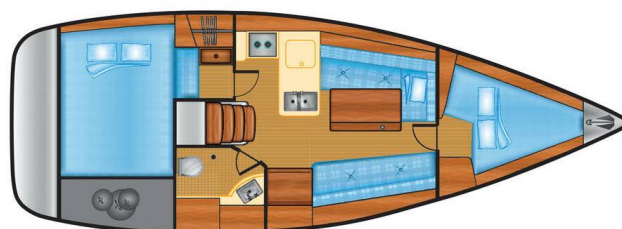

OCEANIS 31

Flamenco (2011)

Sailing yacht **Oceanis 31 Flamenco**, built in **2011** is anchored in the **Marina Flensburg Sonwik, Schleswig-Holstein, Germany**.

It has **2 cabins**, can accommodate **4 people** and has **1 toilets**.

Bed linen and kitchen equipment are included in the price.

YACHT SPECIFICATIONS

Yacht Base

Marina Flensburg Sonwik, Germany

Yacht ID

7286

Brands

Beneteau

Yacht name

Flamenco

Production year

2011

Length

32 ft

Cabins

2

Berths

4

WC

1

Engine

1 x 15 HP

Fuel tank

130 l

WEBSITE

www.plujeme.cz

PHONE

+420 720 755 085

MOBILE

+420 777 170 276

E-MAIL

info@plujeme.cz

PLUJEME RÁDI S.R.O.

Dlouhá 730/35, 11000 Praha 1 – Staré Město, Czech Republic