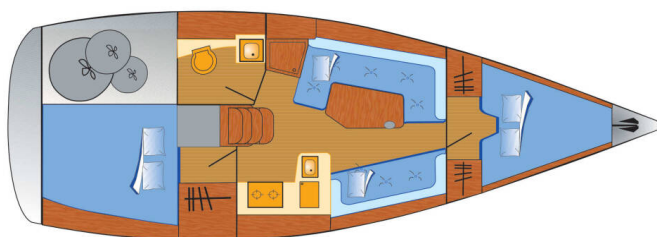

HANSE 320

Blomquist (2009)

Sailing yacht Hanse 320 Blomquist, built in 2009 is anchored in the Heiligenhafen, Schleswig-Holstein, Germany. It has 2 cabins, can accommodate 4 people and has 1 toilets. Bed linen and kitchen equipment are included in the price.