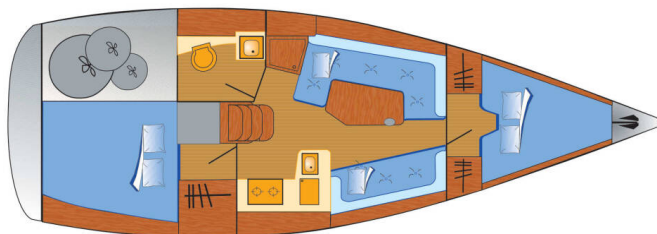

HANSE 320

Blomquist (2009)

Sailing yacht Hanse 320 Blomquist, built in 2009 is anchored in the Heiligenhafen, Schleswig-Holstein, Germany. It has 2 cabins, can accommodate 4 people and has 1 toilets. Bed linen and kitchen equipment are included in the price.