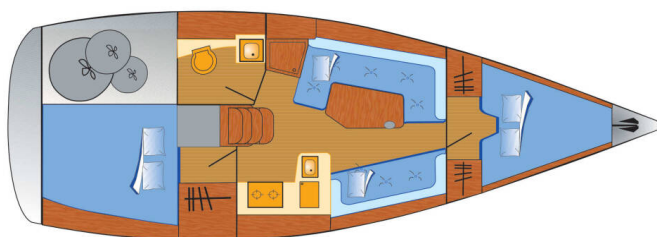

# HANSE 320

Blomquist (2009)

Sailing yacht Hanse 320 Blomquist, built in 2009 is anchored in the Heiligenhafen, Schleswig-Holstein, Germany. It has 2 cabins, can accommodate 4 people and has 1 toilets. Bed linen and kitchen equipment are included in the price.

**Blomquist**

Production year

**2009**

Length

**32 ft**

Cabins

**2**

Berths