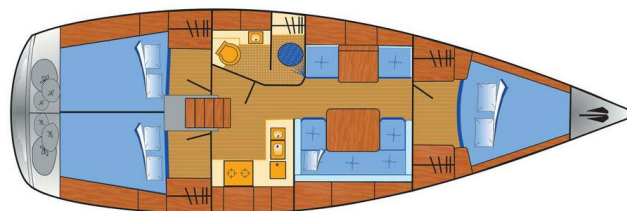

HANSE 370

Ronja (2009)

Sailing yacht Hanse 370 Ronja, built in 2009 is anchored in the Barth, Yachtwerft Ramin, Mecklenburg, Germany. It has 3 cabins, can accommodate 6 people and has 1 toilets. Bed linen and kitchen equipment are included in the price.