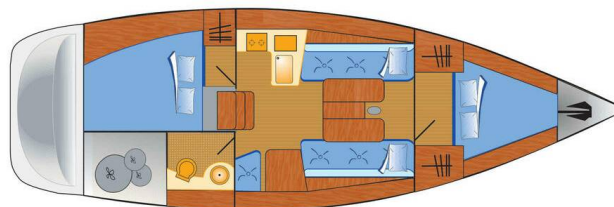

SALONA 35

Piccola Strega (2013)

Sailing yacht **Salona 35 Piccola Strega**, built in **2013** is anchored in the **Heiligenhafen, Schleswig-Holstein, Germany**. It has **2 cabins**, can accommodate **4 people** and has **1 toilets**. Bed linen and kitchen equipment are included in the price.