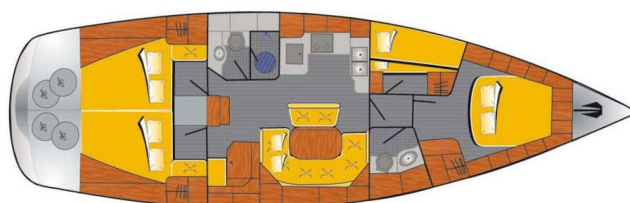

BAVARIA 46 CRUISER

Caru (2006)

Sailing yacht **Bavaria 46 Cruiser Caru**, built in **2006** is anchored in the **Heiligenhafen, Schleswig-Holstein, Germany**. It has **4 cabins**, can accommodate **8 + 2 people** and has **2 toilets**. Bed linen and kitchen equipment are included in the price.

Caru

Production year

2006

Length

47 ft

Cabins

4

Berths