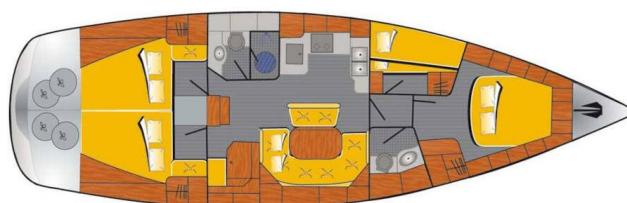

BAVARIA 46 CRUISER

Caru (2006)

Sailing yacht **Bavaria 46 Cruiser Caru**, built in **2006** is anchored in the **Heiligenhafen, Schleswig-Holstein, Germany**. It has **4 cabins**, can accommodate **8 + 2 people** and has **2 toilets**. Bed linen and kitchen equipment are included in the price.

Caru

Production year

2006

Length

47 ft

Cabins

4

Berths