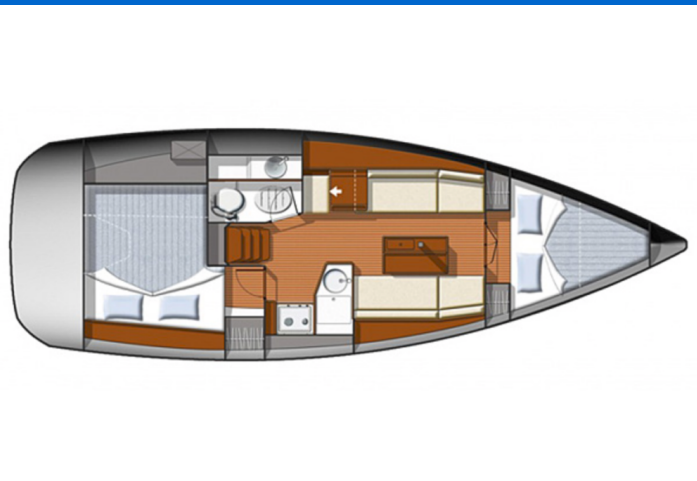

SUN ODYSSEY 33I

Britannia (2014)

Sailing yacht Sun Odyssey 33i Britannia, built in 2014 is anchored in the **Corfu, Gouvia Marina, Ionian Islands, Greece**. It has **2 cabins**, can accommodate **4 + 2 people** and has **1 toilets**. Bed linen and kitchen equipment are included in the price.

Britannia

Production year

2014

Length

33 ft

Cabins

2

Berths