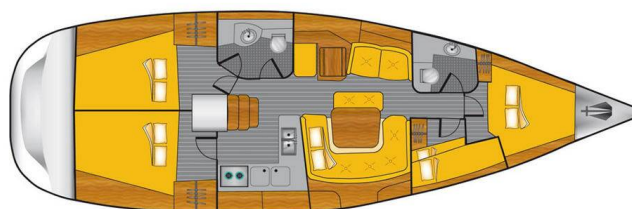

# SUN ODYSSEY 43

Baltic Sun (2004)

Sailing yacht Sun Odyssey 43 Baltic Sun, built in 2004 is anchored in the Marina Flensburg Sonwik, Schleswig-Holstein, Germany. It has 4 cabins, can accommodate 8 people and has 2 toilets. Bed linen and kitchen equipment are included in the price.

**Baltic Sun**

Production year

**2004**

Length

**43 ft**

Cabins

**4**

Berths