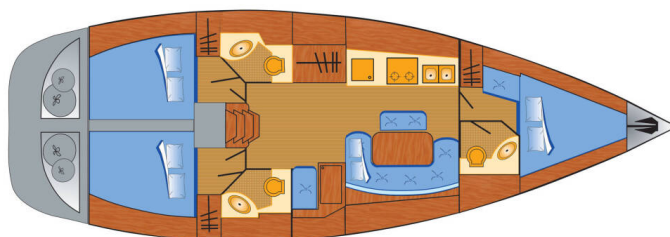

# CYCLADES 43.3

Fame (2005)

Sailing yacht Cyclades 43.3 Fame, built in 2005 is anchored in the Heiligenhafen, Schleswig-Holstein, Germany. It has 3 cabins, can accommodate 6 people and has 3 toilets. Bed linen and kitchen equipment are included in the price.