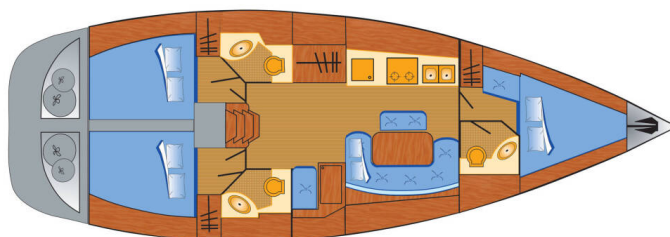

CYCLADES 43.3

Fame (2005)

Sailing yacht Cyclades 43.3 Fame, built in 2005 is anchored in the Heiligenhafen, Schleswig-Holstein, Germany. It has 3 cabins, can accommodate 6 people and has 3 toilets. Bed linen and kitchen equipment are included in the price.

Fame

Production year

2005

Length

43 ft

Cabins

3

Berths