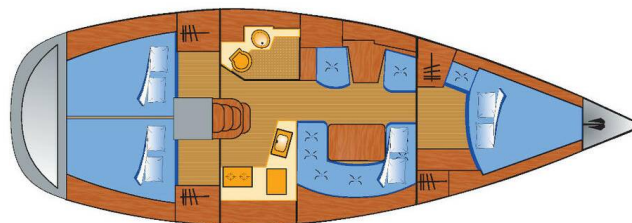

SUN ODYSSEY 40

Moulin Rouge (2002)

Sailing yacht Sun Odyssey 40 Moulin Rouge, built in 2002 is anchored in the **Barth, Yachtwerft Ramin, Mecklenburg, Germany**. It has **3 cabins**, can accommodate **6 people** and has **2 toilets**. Bed linen and kitchen equipment are included in the price.