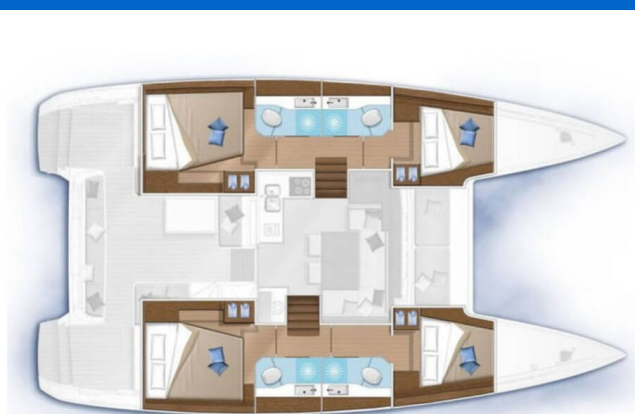

# LAGOON 40

Liquid Spirit (2020)

Catamaran Lagoon 40 Liquid Spirit, built in 2020 is anchored in the Marina Pirovac, Šibenik region, Croatia. It has 4 + 2 cabins, can accommodate 8 + 2 + 2 people and has 4 toilets. Bed linen and kitchen equipment are included in the price. Bed linen and kitchen equipment are included in the price.