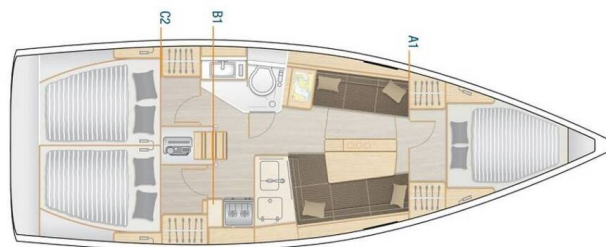

# HANSE 348- 3 CAB.

Larod (2024)

Sailing yacht Hanse 348- 3 cab. Larod, built in 2024 is anchored in the ACI Marina Pula, Istra, Croatia. It has 3 cabins, can accommodate 6 + 2 people and has 1 toilets. Bed linen and kitchen equipment are included in the price.

**Larod**

Production year

**2024**

Length

**34 ft**

Cabins

**3**

Berths