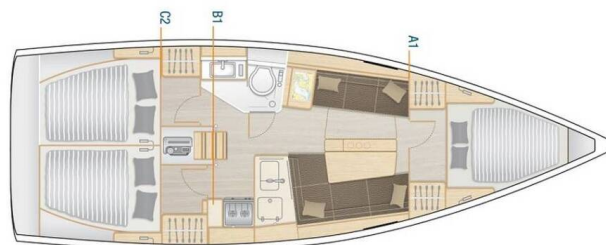

HANSE 348- 3 CAB.

Larod (2024)

Sailing yacht Hanse 348- 3 cab. Larod, built in 2024 is anchored in the ACI Marina Pula, Istra, Croatia. It has 3 cabins, can accommodate 6 + 2 people and has 1 toilets. Bed linen and kitchen equipment are included in the price.

Larod

Production year

2024

Length

34 ft

Cabins

3

Berths