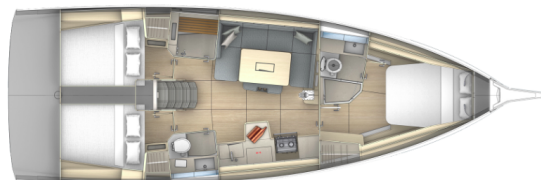

DUFOUR 41

First Song (2024)

Sailing yacht Dufour 41 First Song, built in 2024 is anchored in the ACI Marina Skradin, Šibenik region, Croatia. It has 3 cabins, can accommodate 6 people and has 3 toilets. Bed linen and kitchen equipment are included in the price.