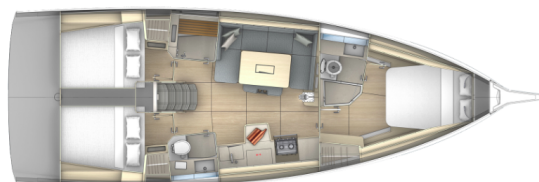

DUFOUR 41

First Song (2024)

Sailing yacht Dufour 41 First Song, built in 2024 is anchored in the ACI Marina Skradin, Šibenik region, Croatia. It has 3 cabins, can accommodate 6 people and has 3 toilets. Bed linen and kitchen equipment are included in the price.