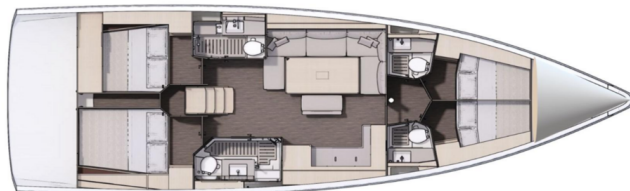

DUFOUR 470

Stressless (2024)

Sailing yacht Dufour 470 Stressless, built in 2024 is anchored in the Marina Šangulin, Biograd, Zadar region, Croatia. It has 4 cabins, can accommodate 8 + 2 people and has 4 toilets. Bed linen and kitchen equipment are included in the price.