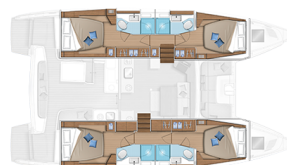

LAGOON 46

Nuvola (2024)

Catamaran Lagoon 46 Nuvola, built in 2024 is anchored in the Sukosan, D-Marin Dalmacija Marina, Zadar region, Croatia. It has 4 + 2 cabins, can accommodate 8 + 2 + 2 people and has 4 toilets. Bed linen and kitchen equipment are included in the price.