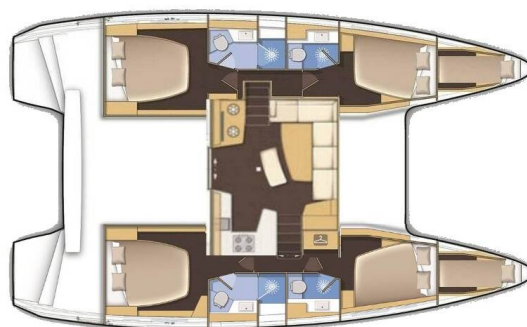

LAGOON 42

Equator (2023)

Catamaran Lagoon 42 Equator, built in 2023 is anchored in the Sukosan, D-Marin Dalmacija Marina, Zadar region, Croatia . It has **4 + 2 cabins**, can accommodate **8 + 2 + 2 people** and has **4 toilets**. Bed linen and kitchen equipment are included in the price.

Equator

Production year

2023

Length

42 ft

Cabins

4 + 2

Berths