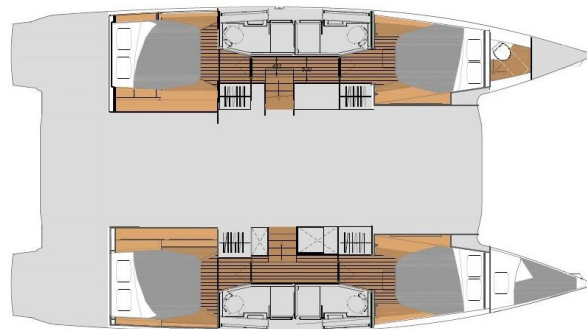

FOUNTAIN PAJOT ELBA 45

Adria Blue (2024)

Catamaran Fountaine Pajot Elba 45 Adria Blue, built in 2024 is anchored in the **Trogir, Yachtclub Seget (Marina Baotić), Split region, Croatia**. It has **4 + 1 cabins**, can accommodate **8 + 2 + 1 people** and has **4 + 1 toilets**. Bed linen and kitchen equipment are included in the price.

Adria Blue

Production year

2024

Length

44 ft

Cabins

4 + 1

Berths