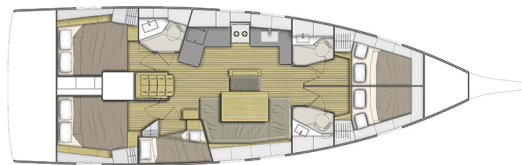

OCEANIS 46.1

Bumblebee (2024)

Sailing yacht Oceanis 46.1 Bumblebee, built in 2024 is anchored in the **ACI Marina Split, Split region, Croatia**. It has **5 cabins**, can accommodate **10 + 2 people** and has **3 toilets**. Bed linen and kitchen equipment are included in the price.