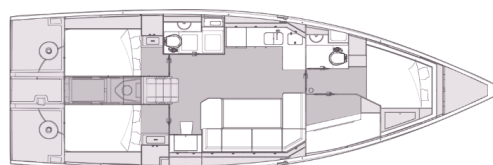

ELAN IMPRESSION 45

Seppia (2024)

Sailing yacht **Elan Impression 45 Seppia**, built in **2024** is anchored in the **Marina Kornati, Biograd, Zadar region, Croatia**. It has **4 cabins**, can accommodate **8 + 2 people** and has **2 toilets**. Bed linen and kitchen equipment are included in the price.