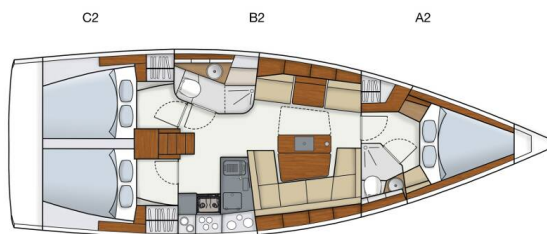

# HANSE 415

Vega (2017)

Sailing yacht Hanse 415 Vega, built in 2017 is anchored in the Sukosan, D-Marin Dalmacija Marina, Zadar region, Croatia. It has 3 cabins, can accommodate 6 + 2 people and has 2 toilets. Bed linen and kitchen equipment are included in the price.