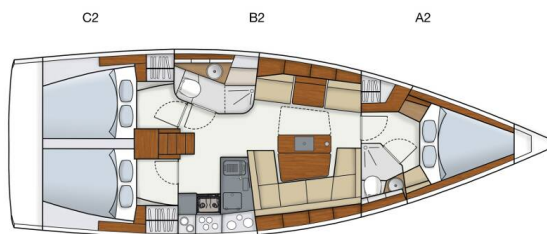

HANSE 415

Vega (2017)

Sailing yacht Hanse 415 Vega, built in 2017 is anchored in the Sukosan, D-Marin Dalmacija Marina, Zadar region, Croatia. It has 3 cabins, can accommodate 6 + 2 people and has 2 toilets. Bed linen and kitchen equipment are included in the price.