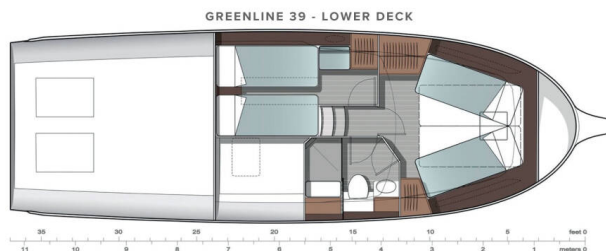

GREENLINE 39

NN (2024)

Motor yacht **Greenline 39 NN**, built in **2024** is anchored in the **Pomorska Športska Udruga Banj - Trogir, Split region, Croatia**. It has **2 cabins**, can accommodate **4 + 1 people** and has **1 toilets**. Bed linen and kitchen equipment are included in the price.

NN

Production year

2024

Length

39 ft

Cabins

2

Berths