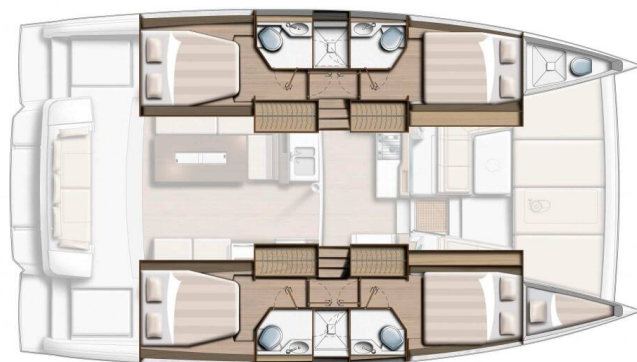

BALI 4.2

Mademoiselle (2024)

Catamaran Bali 4.2 Mademoiselle, built in 2024 is anchored in the Marina Frapa, Rogoznica, Šibenik region, Croatia. It has 4 + 1 cabins, can accommodate 8 + 2 + 1 people and has 4 + 1 toilets. Bed linen and kitchen equipment are included in the price.

Mademoiselle

Production year

2024

Length

42 ft

Cabins

4 + 1

Berths