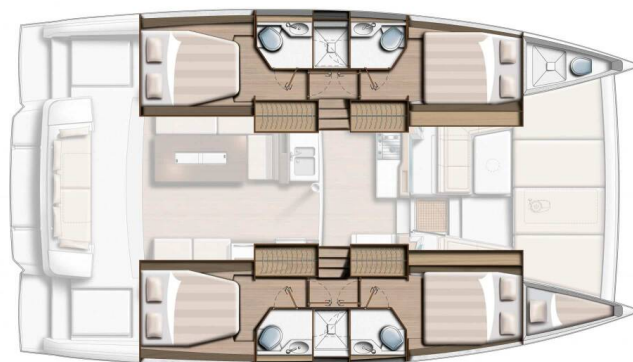

BALI 4.2

Mademoiselle (2024)

Catamaran Bali 4.2 Mademoiselle, built in 2024 is anchored in the Marina Frapa, Rogoznica, Šibenik region, Croatia. It has 4 + 1 cabins, can accommodate 8 + 2 + 1 people and has 4 + 1 toilets. Bed linen and kitchen equipment are included in the price.

Mademoiselle

Production year

2024

Length

42 ft

Cabins

4 + 1

Berths