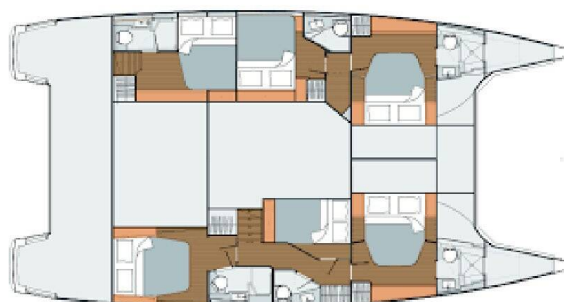

FOUNTAIN PAJOT SABA 50

Feeling Free (2017)

Catamaran Fountaine Pajot Saba 50 Feeling Free, built in 2017 is anchored in the Marina Frapa, Rogoznica, Šibenik region, Croatia. It has 6 + 1 cabins, can accommodate 12 + 2 + 1 people and has 6 toilets. Bed linen and kitchen equipment are included in the price.

YACHT SPECIFICATIONS

Yacht Base

Marina Frapa, Rogoznica, Croatia

Yacht ID

713

Brands

Fountaine Pajot

Yacht name

Feeling Free

Production year

2017

Length

49 ft

Cabins

6 + 1

Berths

12 + 2 + 1

Max Persons

12

WC

6

Engine

2 x 75 HP

Fuel tank

940 l

WEBSITE

www.plujeme.cz

PHONE

+420 720 755 085

MOBILE

+420 777 170 276

E-MAIL

info@plujeme.cz

PLUJEME RÁDI S.R.O.

Dlouhá 730/35, 11000 Praha 1 – Staré Město, Czech Republic