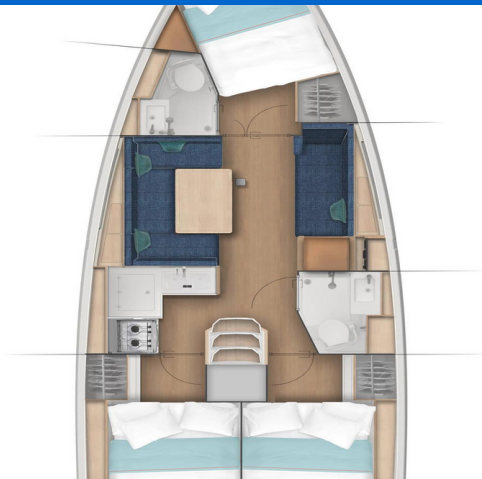

# SUN ODYSSEY 380

Aurora (2024)

Sailing yacht Sun Odyssey 380 Aurora, built in 2024 is anchored in the Marina Kornati, Biograd, Zadar region, Croatia. It has 3 cabins, can accommodate 6 + 2 people and has 2 toilets. Bed linen and kitchen equipment are included in the price.

**Aurora**

Production year

**2024**

Length

**37 ft**

Cabins

**3**

Berths