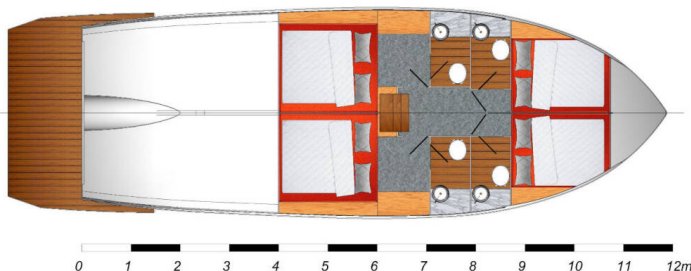

SEAMASTER 45

Time Out (2024)

Motor yacht **Seamaster 45 Time Out**, built in **2024** is anchored in the **Sukosan, D-Marin Dalmacija Marina, Zadar region, Croatia**. It has **4 cabins**, can accommodate **8 + 2 people** and has **4 toilets**. Bed linen and kitchen equipment are included in the price.