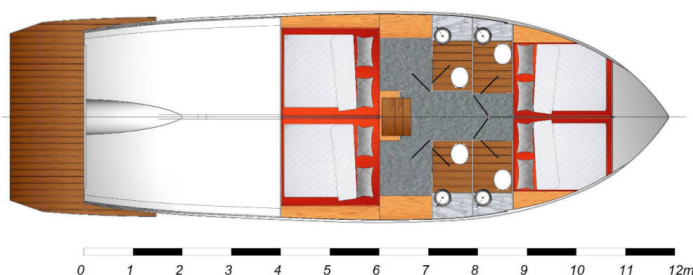

SEAMASTER 45

Good Time (2024)

Motor yacht **Seamaster 45 Good Time**, built in **2024** is anchored in the **ACI Marina Vodice, Šibenik region, Croatia**. It has **4 cabins**, can accommodate **8 + 2 people** and has **4 toilets**. Bed linen and kitchen equipment are included in the price.

Good Time

Production year

2024

Length

44 ft

Cabins

4

Berths