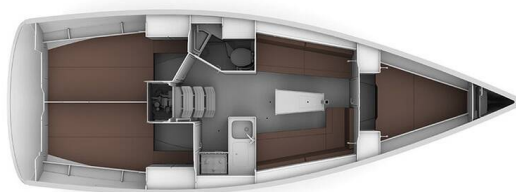

BAVARIA CRUISER 34

Celestia (2024)

Sailing yacht Bavaria Cruiser 34 Celestia, built in 2024 is anchored in the **Athens, Alimos marina, Athens area/Saronic/Peloponese, Greece**. It has **3 cabins**, can accommodate **6 people** and has **1 toilets**. Bed linen and kitchen equipment are included in the price.

Celestia

Production year

2024

Length

33 ft

Cabins

3

Berths