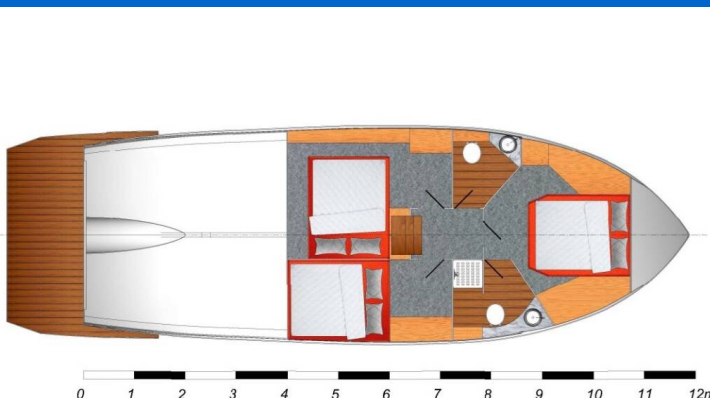

SEAMASTER 45

Mackata (2024)

Motor yacht **Seamaster 45 Mackata**, built in **2024** is anchored in the **ACI Marina Vodice, Šibenik region, Croatia**. It has **3 cabins**, can accommodate **6 + 2 people** and has **2 toilets**. Bed linen and kitchen equipment are included in the price.

Mackata

Production year

2024

Length

44 ft

Cabins

3

Berths