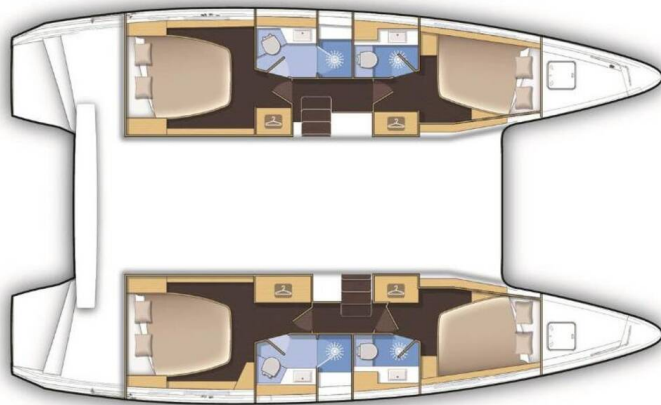

LAGOON 42

Galapagos (2017)

Catamaran Lagoon 42 Galapagos, built in **2017** is anchored in the **Rogač (Šolta), Split region, Croatia**. It has **4 + 1 cabins**, can accommodate **10 + 1 people** and has **4 + 1 toilets**. Bed linen and kitchen equipment are included in the price.

Galapagos

Production year

2017

Length

42 ft

Cabins

4 + 1

Berths