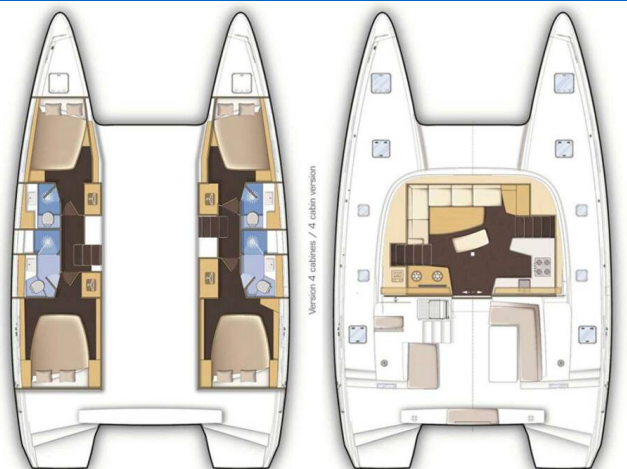

# LAGOON 42

Nadya (2024)

Catamaran Lagoon 42 Nadya, built in 2024 is anchored in the Marina Frapa, Rogoznica, Šibenik region, Croatia. It has 4 cabins, can accommodate 8 people and has 4 toilets. Bed linen and kitchen equipment are included in the price.

**Nadya**

Production year

**2024**

Length

**42 ft**

Cabins

**4**

Berths