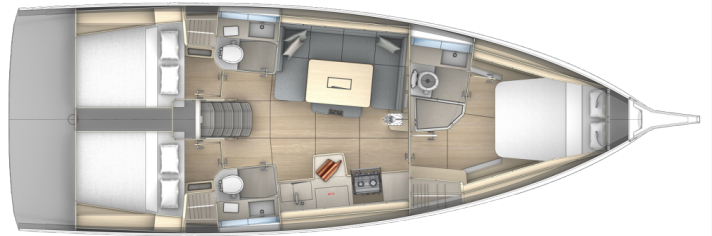

DUFOUR 41

No Worries (2024)

Sailing yacht Dufour 41 No Worries, built in 2024 is anchored in the Marina Šangulin, Biograd, Zadar region, Croatia. It has 3 cabins, can accommodate 6 + 2 people and has 3 toilets. Bed linen and kitchen equipment are included in the price.

No Worries

Production year

2024

Length

42 ft

Cabins

3

Berths