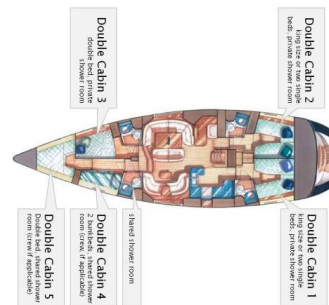

SUN ODYSSEY 54 DS

Morpheus (2005)

Sailing yacht Sun Odyssey 54 DS Morpheus, built in 2005 is anchored in the **Corfu, Gouvia Marina, Ionian Islands, Greece**. It has **5 cabins**, can accommodate **9 people** and has **4 toilets**. Bed linen and kitchen equipment are included in the price.