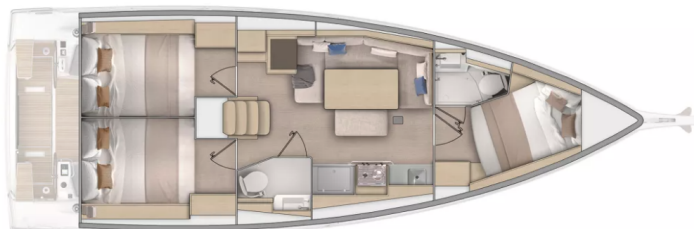

OCEANIS 37.1

Uraz (2024)

Sailing yacht Oceanis 37.1 Uraz, built in 2024 is anchored in the Marmaris Adakoy Marina, Aegean, Turkey. It has 3 cabins, can accommodate 6 people and has 2 toilets. Bed linen and kitchen equipment are included in the price.