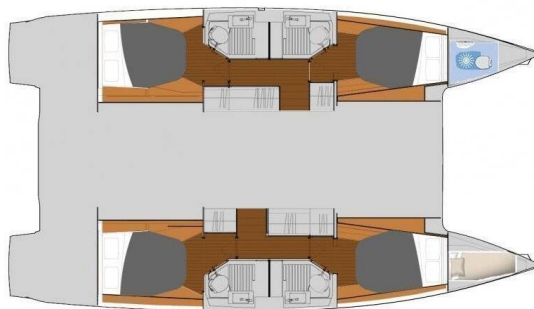

FOUNTAIN PAJOT ASTREA 42

Sirius 1 (2024)

Catamaran Fountaine Pajot Astrea 42 Sirius 1, built in 2024 is anchored in the **Marmaris, Joya Del Mar Marina, Aegean, Turkey**. It has **4 + 1 cabins**, can accommodate **8 + 1 people** and has **4 + 1 toilets**. Bed linen and kitchen equipment are included in the price.

Sirius 1

Production year

2024

Length

41 ft

Cabins

4 + 1

Berths